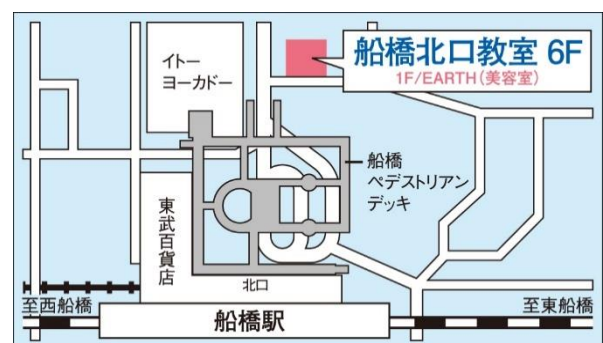

The Tsurukawa School is a two-minute walk from the North Exit of Tsurukawa Station on the Odakyu Odawara Line. Directly facing the station's bus terminal, the school is positioned in a highly visible location.

## 2. Details of new schools

Tokyo Individualized Educational Institute  
Funabashi Kitaguchi School

1) School opening: March 14, 2020 (Saturday)

2) Address:

YM Bldg., 6<sup>th</sup> Fl.

6-1-13 Honcho, Funabashi, Chiba 273-0005

(1-minute walk from the North Exit of Funabashi Station  
on the JR Sobu Line, Sobu Line Rapid / Tobu Noda Line)

Tokyo Individualized Educational Institute  
Tsurukawa School

1) School opening: March 19, 2020 (Thursday)